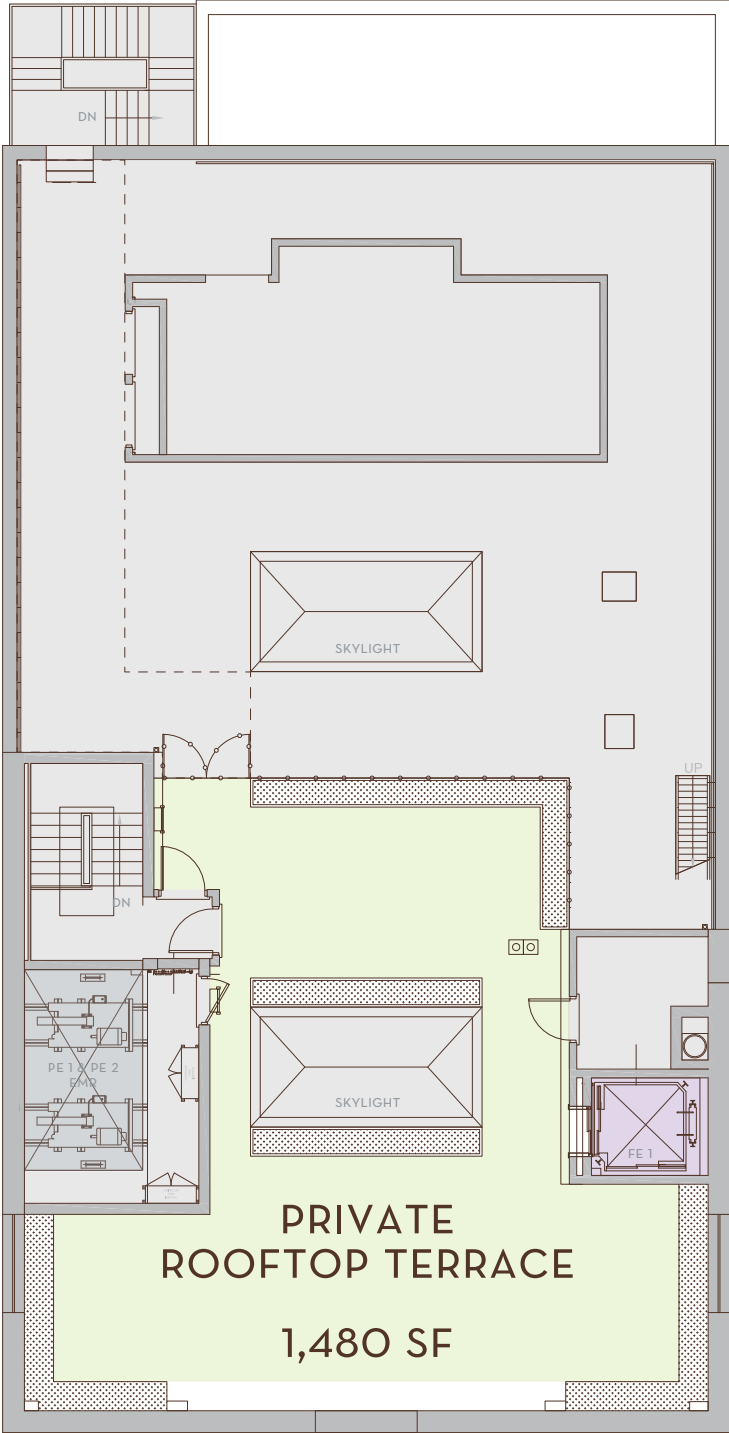

PRIVATE ROOFTOP TERRACE

1,480 SF

EXPANSIVE CITY VIEWS

ACCESS VIA SERVICE
ELEVATOR

ROOFTOP
TERRACE

PRIVATE
ROOFTOP TERRACE
1,480 SF

28TH STREET