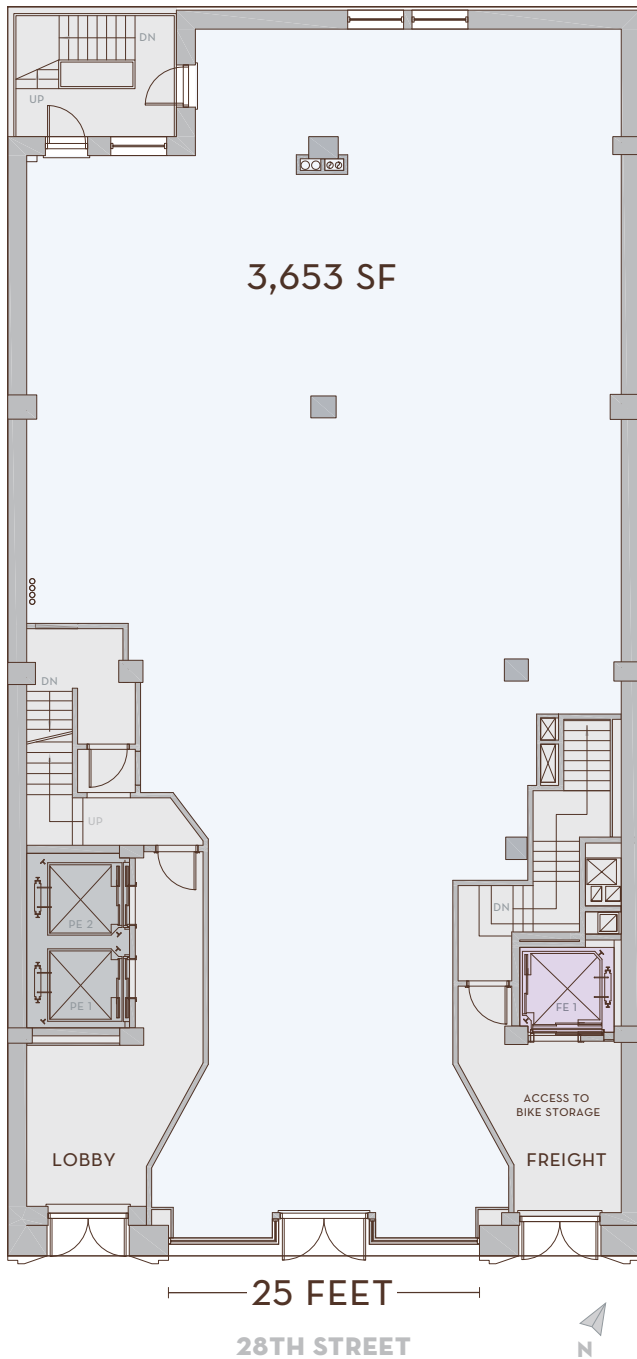

RETAIL

GROUND FLOOR

3,653 SF

CEILING HEIGHT 15'-6"

25 FEET FRONTAGE

LOWER LEVEL

1,469 SF

CEILING HEIGHT 9'-9"